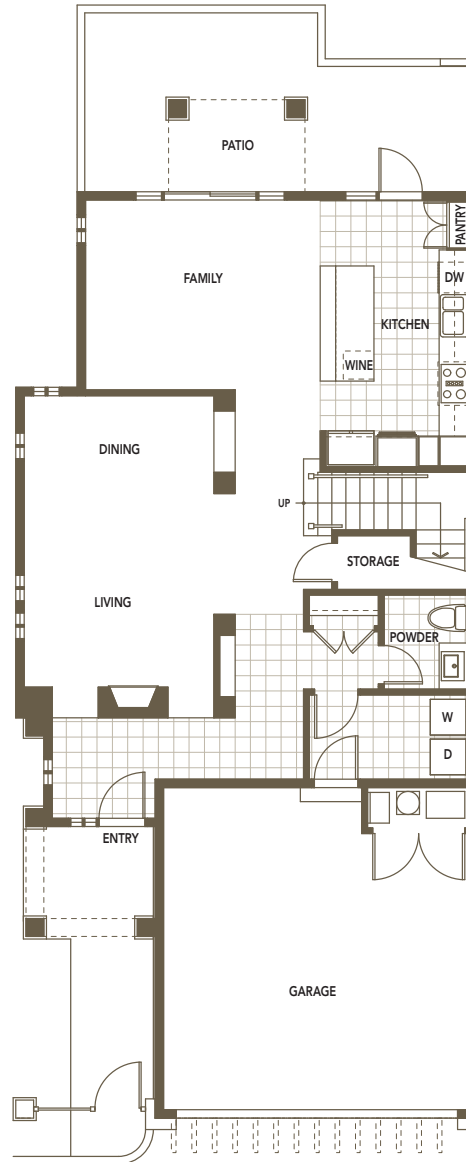

# THE CAPILANO

*The  
Signature  
Estates*

AT RAVEN WOODS

**2 FLOORS**

APPROX. 2,491 SQ. FT.

(TOTAL)

4 BEDROOMS

4 BATHROOMS

TAKaya reserves the right to make modifications to floor plans, project design, specifications, finishes and features. Unit sizes and dimensions may vary. Photographs shown are for general illustration purposes only and should not be relied upon to accurately represent the actual exterior and interiors of the completed building. E.&O.E.