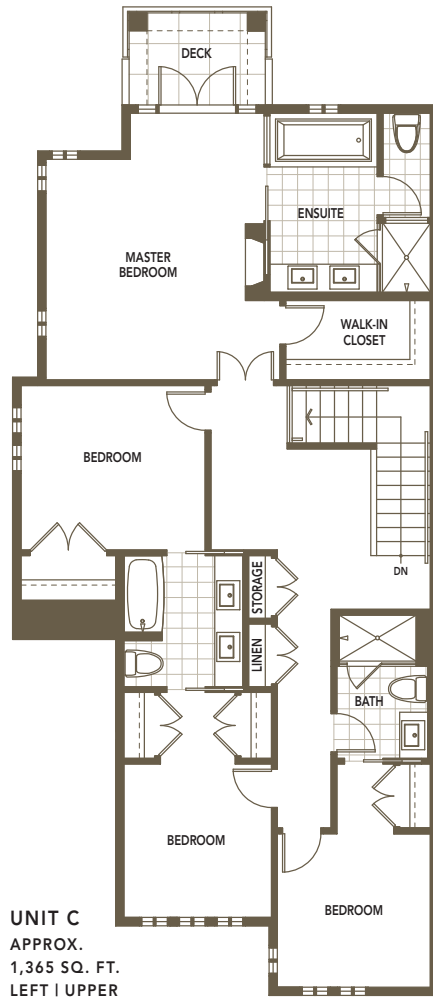

# THE CAPILANO

*The  
Signature  
Estates*

AT RAVEN WOODS

**2 FLOORS**

APPROX. 2,491 SQ. FT.

(TOTAL)

4 BEDROOMS

4 BATHROOMS

TAKaya reserves the right to make modifications to floor plans, project design, specifications, finishes and features. Unit sizes and dimensions may vary. Photographs shown are for general illustration purposes only and should not be relied upon to accurately represent the actual exterior and interiors of the completed building. E.&O.E.