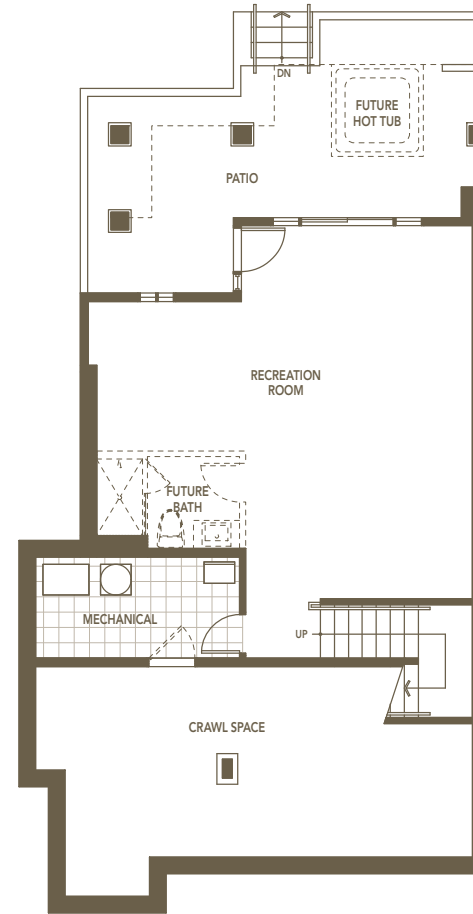

THE APEX

UNIT A
APPROX. 1,380 SQ. FT.
LEFT | UPPER

UNIT A
APPROX. 1,211 SQ. FT.
LEFT | MAIN

UNIT A
APPROX. 746 SQ. FT.
LEFT | BASEMENT

The Signature Estates

AT RAVEN WOODS

3 FLOORS
APPROX. 3,337 SQ. FT.
(TOTAL)
3 BEDROOMS AND DEN
3 BATHROOMS
BONUS RECREATION ROOM

TAKaya reserves the right to make modifications to floor plans, project design, specifications, finishes and features. Unit sizes and dimensions may vary. Photographs shown are for general illustration purposes only and should not be relied upon to accurately represent the actual exterior and interiors of the completed building. E.&O.E.