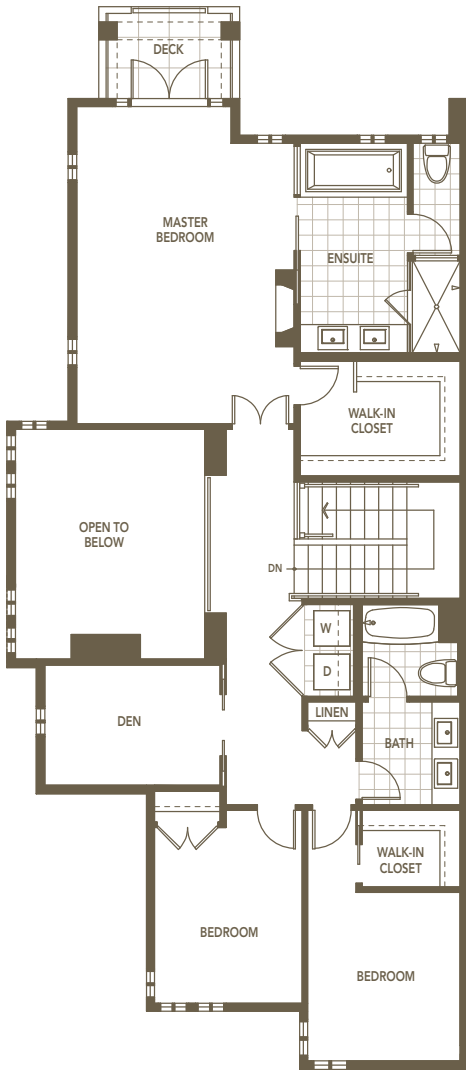

THE APEX

UNIT A
APPROX. 1,380 SQ. FT.
LEFT | UPPER

UNIT A
APPROX. 1,211 SQ. FT.
LEFT | MAIN

UNIT A
APPROX. 746 SQ. FT.
LEFT | BASEMENT

The Signature Estates

AT RAVEN WOODS

3 FLOORS
APPROX. 3,337 SQ. FT.
(TOTAL)
3 BEDROOMS AND DEN
3 BATHROOMS
BONUS RECREATION ROOM

TAKaya reserves the right to make modifications to floor plans, project design, specifications, finishes and features. Unit sizes and dimensions may vary. Photographs shown are for general illustration purposes only and should not be relied upon to accurately represent the actual exterior and interiors of the completed building. E.&O.E.