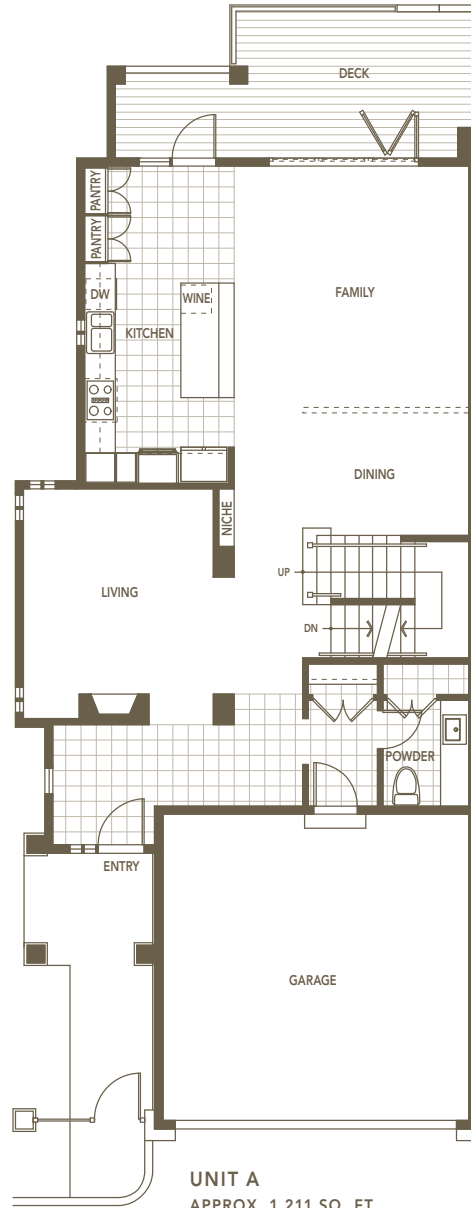

THE APEX

UNIT A
APPROX. 1,380 SQ. FT.
LEFT | UPPER

UNIT A
APPROX. 1,211 SQ. FT.
LEFT | MAIN

UNIT A
APPROX. 746 SQ. FT.
LEFT | BASEMENT

The Signature Estates

AT RAVEN WOODS

3 FLOORS
APPROX. 3,337 SQ. FT.
(TOTAL)
3 BEDROOMS AND DEN
3 BATHROOMS
BONUS RECREATION ROOM

TAKaya reserves the right to make modifications to floor plans, project design, specifications, finishes and features. Unit sizes and dimensions may vary. Photographs shown are for general illustration purposes only and should not be relied upon to accurately represent the actual exterior and interiors of the completed building. E.&O.E.