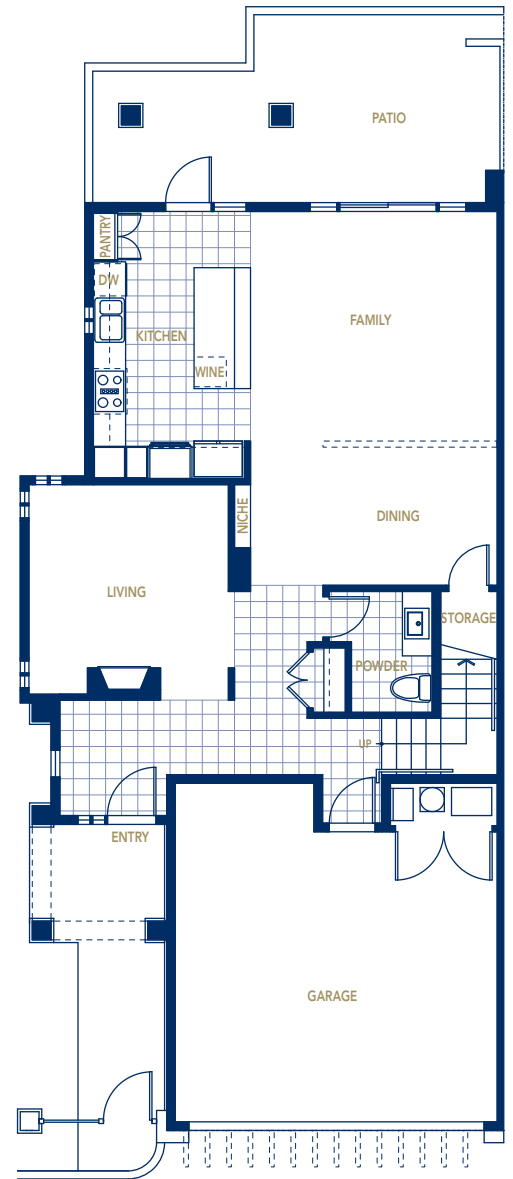

THE BURRARD

2 FLOORS

APPROX. 2,287 SQ. FT.

(TOTAL)

4 BEDROOMS

4 BATHROOMS

UNIT B
APPROX.
1,249 SQ. FT.
LEFT | UPPER

UNIT B
APPROX.
1,038 SQ. FT.
LEFT | MAIN

The Signature Estates

AT RAVEN WOODS

TAKaya reserves the right to make modifications to floor plans, project design, specifications, finishes and features.

Unit sizes and dimensions may vary. Artist conceptual renderings shown are for general illustration purposes only and should not be relied upon to accurately represent the actual exterior and interiors of the completed building. E.&O.E.