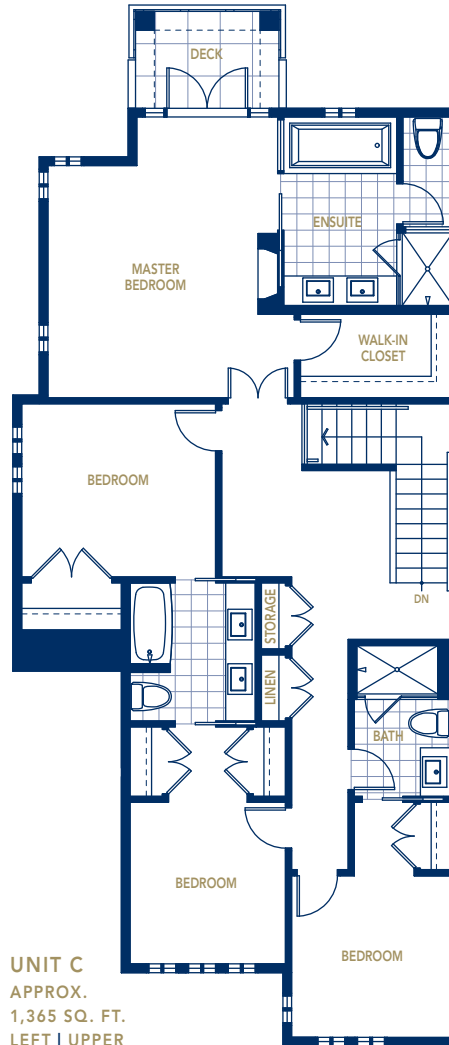

THE CAPILANO

2 FLOORS

APPROX. 2,491 SQ. FT.

(TOTAL)

4 BEDROOMS

4 BATHROOMS

UNIT C
APPROX.
1,365 SQ. FT.
LEFT | UPPER

UNIT C
APPROX.
1,126 SQ. FT.
LEFT | MAIN

*The
Signature
Estates*

AT RAVEN WOODS

TAKaya reserves the right to make modifications to floor plans, project design, specifications, finishes and features.
Unit sizes and dimensions may vary. Artist conceptual renderings shown are for general illustration purposes only and should not be relied upon
to accurately represent the actual exterior and interiors of the completed building. E.&O.E.