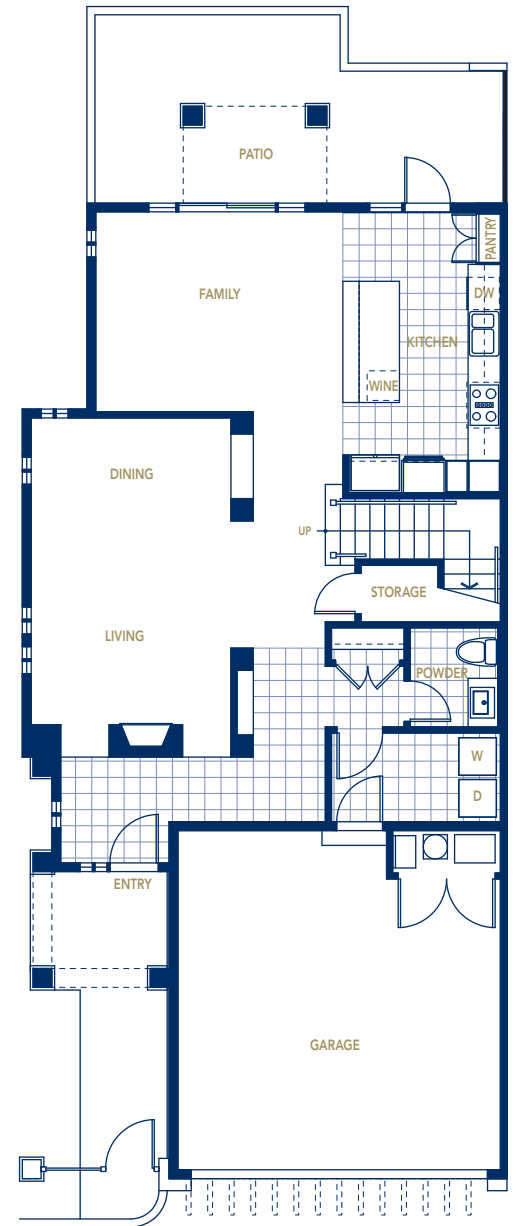

THE CAPILANO

2 FLOORS

APPROX. 2,491 SQ. FT.

(TOTAL)

4 BEDROOMS

4 BATHROOMS

UNIT C
APPROX.
1,365 SQ. FT.
LEFT | UPPER

UNIT C
APPROX.
1,126 SQ. FT.
LEFT | MAIN

*The
Signature
Estates*

AT RAVEN WOODS

TAKaya reserves the right to make modifications to floor plans, project design, specifications, finishes and features.
Unit sizes and dimensions may vary. Artist conceptual renderings shown are for general illustration purposes only and should not be relied upon
to accurately represent the actual exterior and interiors of the completed building. E.&O.E.