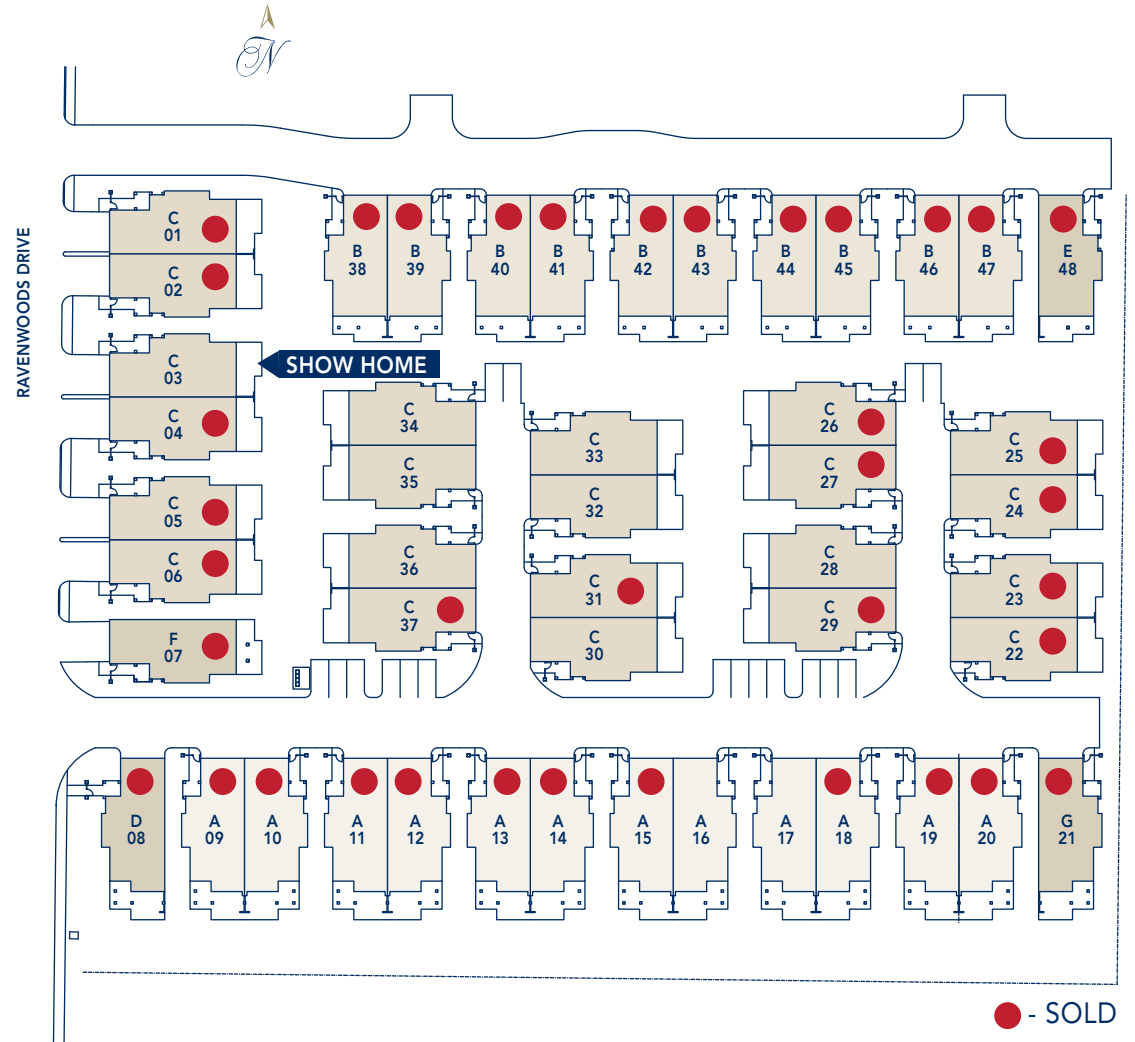

THE SITEPLAN

The Signature Estates

AT RAVEN WOODS

TAKaya reserves the right to make modifications to floor plans, project design, specifications, finishes and features.

Unit sizes and dimensions may vary. Artist conceptual renderings shown are for general illustration purposes only and should not be relied upon to accurately represent the actual exterior and interiors of the completed building. E.&O.E.